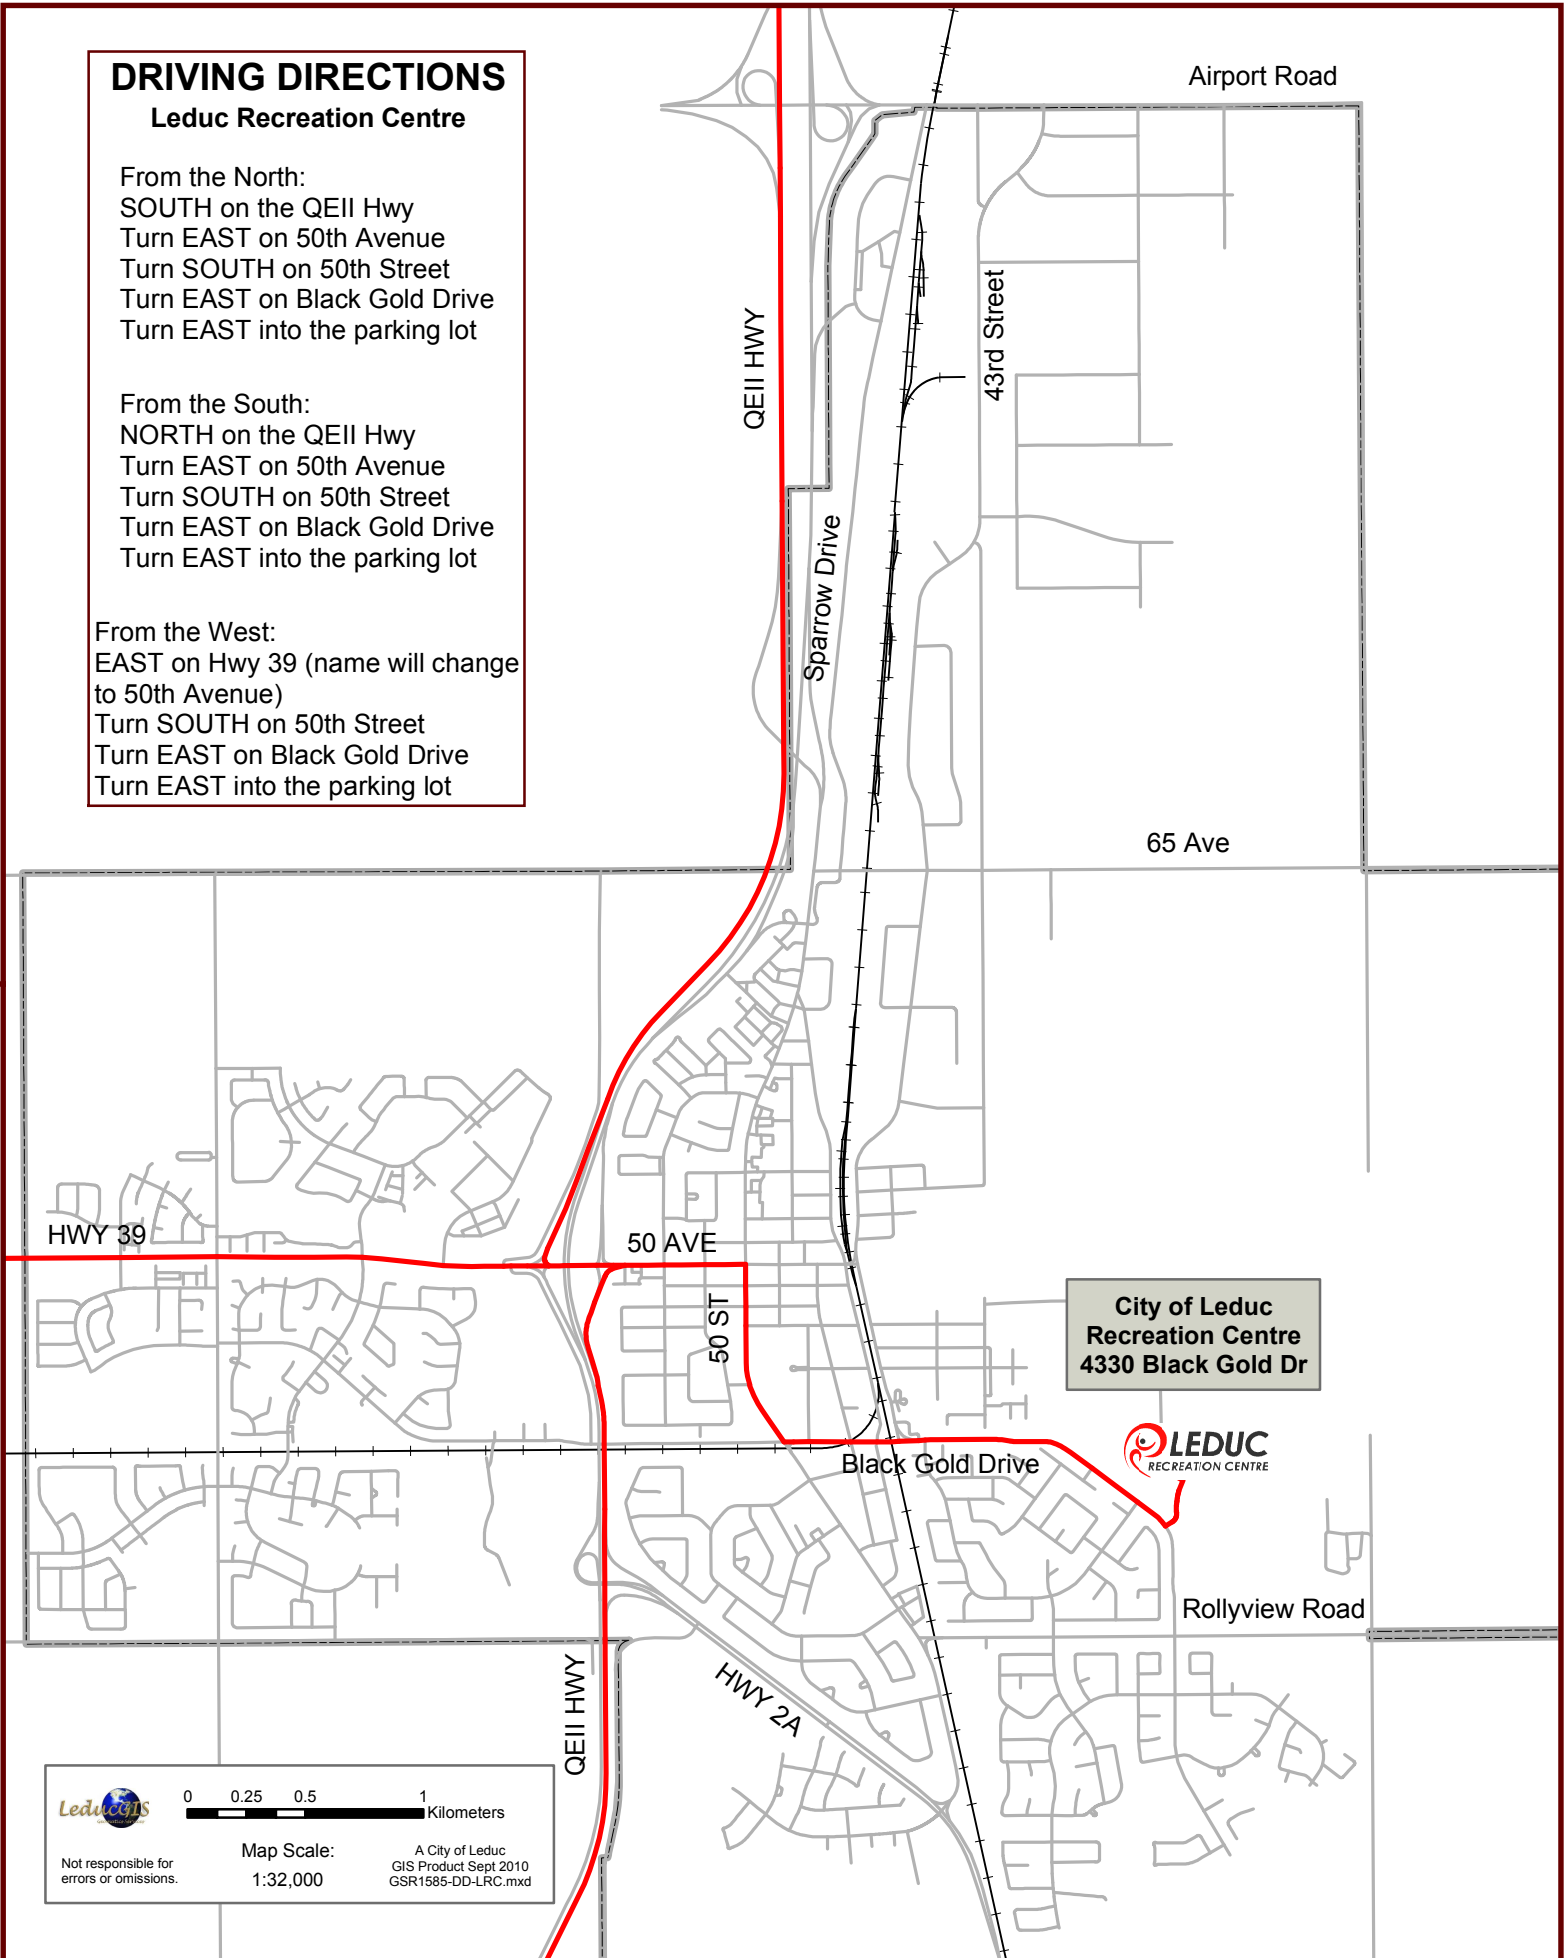

DRIVING DIRECTIONS

Leduc Recreation Centre

From the North:
SOUTH on the QEII Hwy
Turn EAST on 50th Avenue
Turn SOUTH on 50th Street
Turn EAST on Black Gold Drive
Turn EAST into the parking lot

From the South:
NORTH on the QEII Hwy
Turn EAST on 50th Avenue
Turn SOUTH on 50th Street
Turn EAST on Black Gold Drive
Turn EAST into the parking lot

From the West:
EAST on Hwy 39 (name will change to 50th Avenue)
Turn SOUTH on 50th Street
Turn EAST on Black Gold Drive
Turn EAST into the parking lot

**City of Leduc
Recreation Centre
4330 Black Gold Dr**

Not responsible for errors or omissions.

Map Scale:
1:32,000

A City of Leduc
GIS Product Sept 2010
GSR1585-DD-LRC.mxd